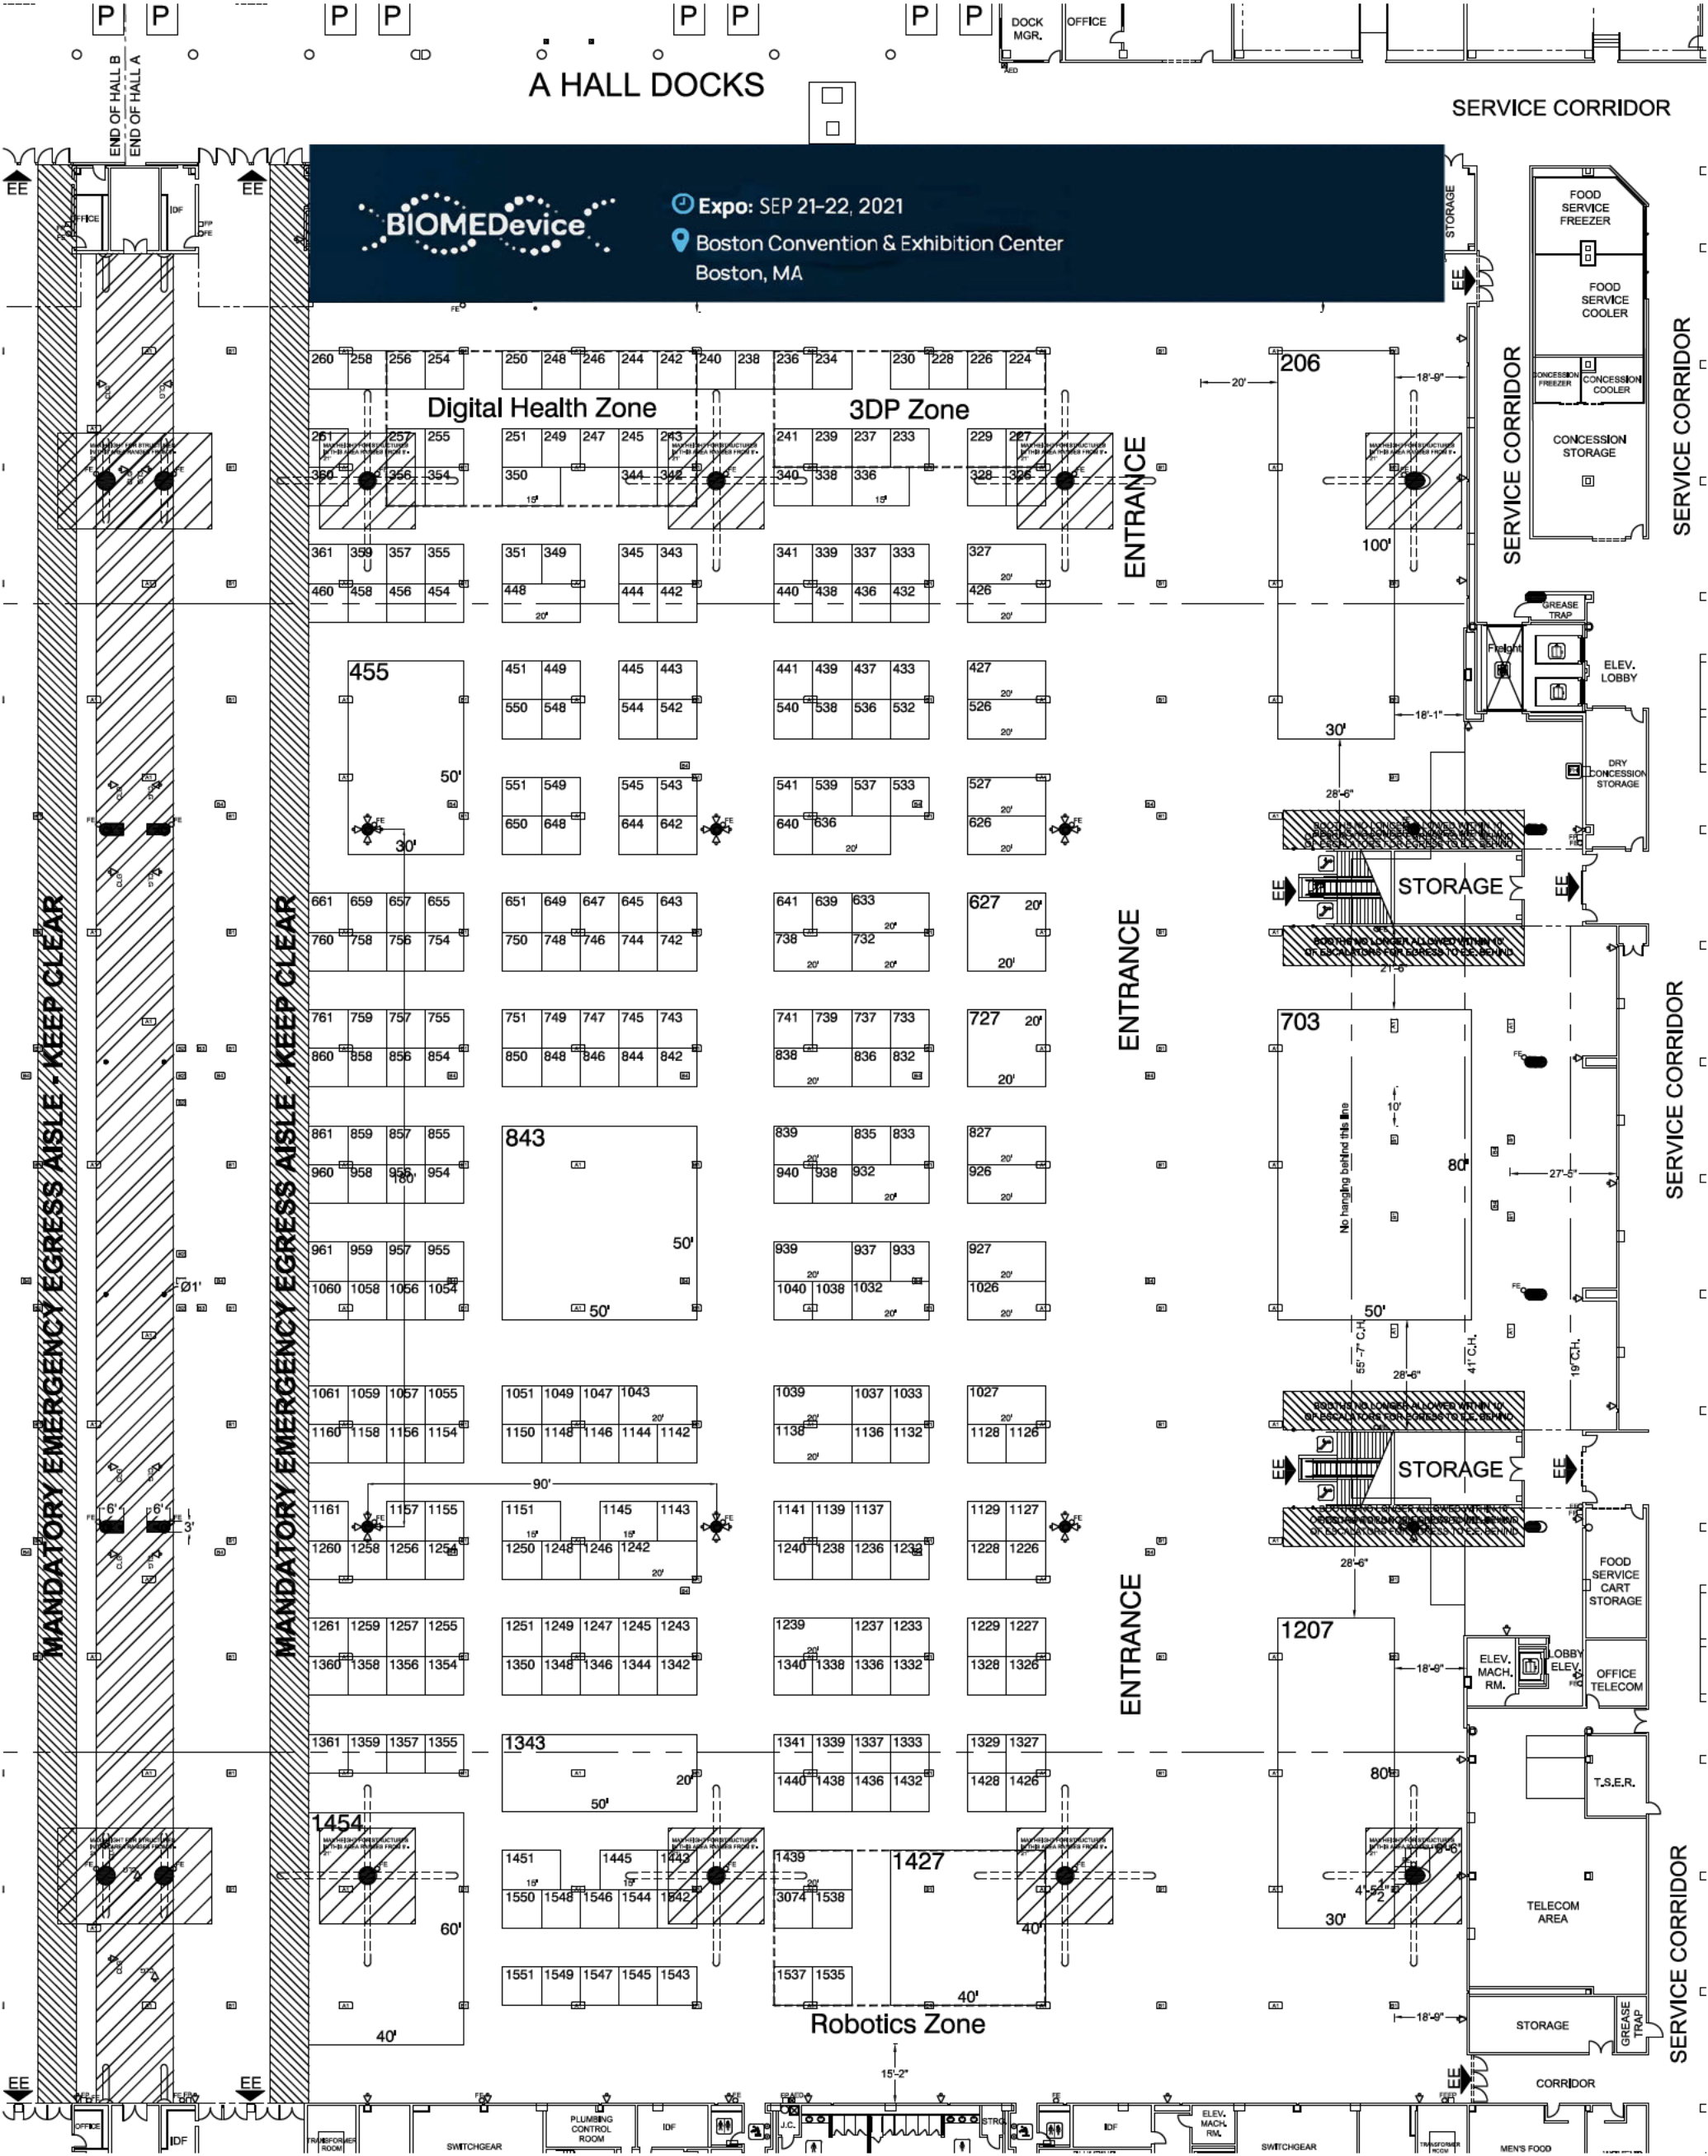

A HALL DOCKS

SERVICE CORRIDOR

BIOMEDevice Expo: SEP 21-22, 2021
 Boston Convention & Exhibition Center
 Boston, MA

MANDATORY EMERGENCY EGRESS AISLE - KEEP CLEAR

MANDATORY EMERGENCY EGRESS AISLE - KEEP CLEAR

SERVICE CORRIDOR

SERVICE CORRIDOR

SERVICE CORRIDOR

ENTRANCE

ENTRANCE

ENTRANCE

FOOD SERVICE FREEZER
 FOOD SERVICE COOLER
 CONCESSION FREEZER
 CONCESSION COOLER
 CONCESSION STORAGE

GREASE TRAP
 ELEV. LOBBY
 DRY CONCESSION STORAGE

STORAGE

703
 No hanging behind this line
 55'-7" C.H.
 28'-6"
 41" C.H.
 19" C.H.

STORAGE

FOOD SERVICE CART STORAGE
 ELEV. MACH. RM.
 LOBBY ELEV. RM.
 OFFICE TELECOM

T.S.E.R.

TELECOM AREA

STORAGE
 GREASE TRAP

CORRIDOR